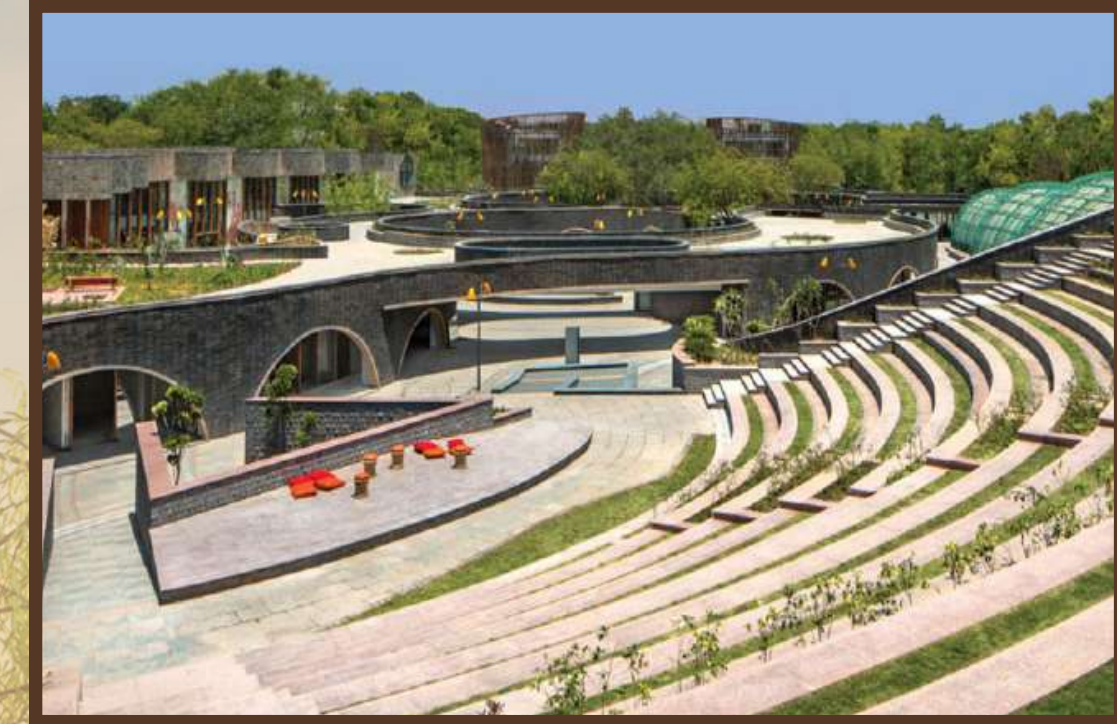

THE TEAM BEHIND ORANJE CASTLE

MVRDV

CONCEPT ARCHITECTS

MVRDV are expressive architect from Holland showcasing jaw-dropping yet awe-inspiring life spaces across 26 countries, 3 times winner of esteemed Red Dot Awards. Oranje Castle concept & layout has been designed by MVRDV keeping in mind the tropical weather of India yet maintaining the Luxurious European Designer Living

TOPOTEK 1

LANDSCAPING ARCHITECTS

Topotek 1 are hybrid urban landscape architects from Germany & Gold Medal winners of architecture awarded by the International Olympic Committee. Entire landscaping of Oranje castle open areas is being done by this world-class company giving you the greenest & most amazing view outside your apartment.

ARCHOHM

DESIGN STUDIO

Archohm are renowned Noida based design studio with perfect hand in architecture and landscaping. They are also the winner of Elle Decors, International Design Awards. This India's prestigious architecture company is working along with MVRDV, Holland & Topotek 1, Germany materializing the coming up architectural marvel called Oranje Castle.

EMAAR

TOWNSHIP

Emaar Properties, one of the biggest real estate developer in Asia has developed many architectural wonders round the world, including the world's tallest building, Burj Khalifa. Oranje Castle is situated in Gomti Nagar Extension, inside Emaar Gomti Greens, a 226 acres township developed by Emaar India.