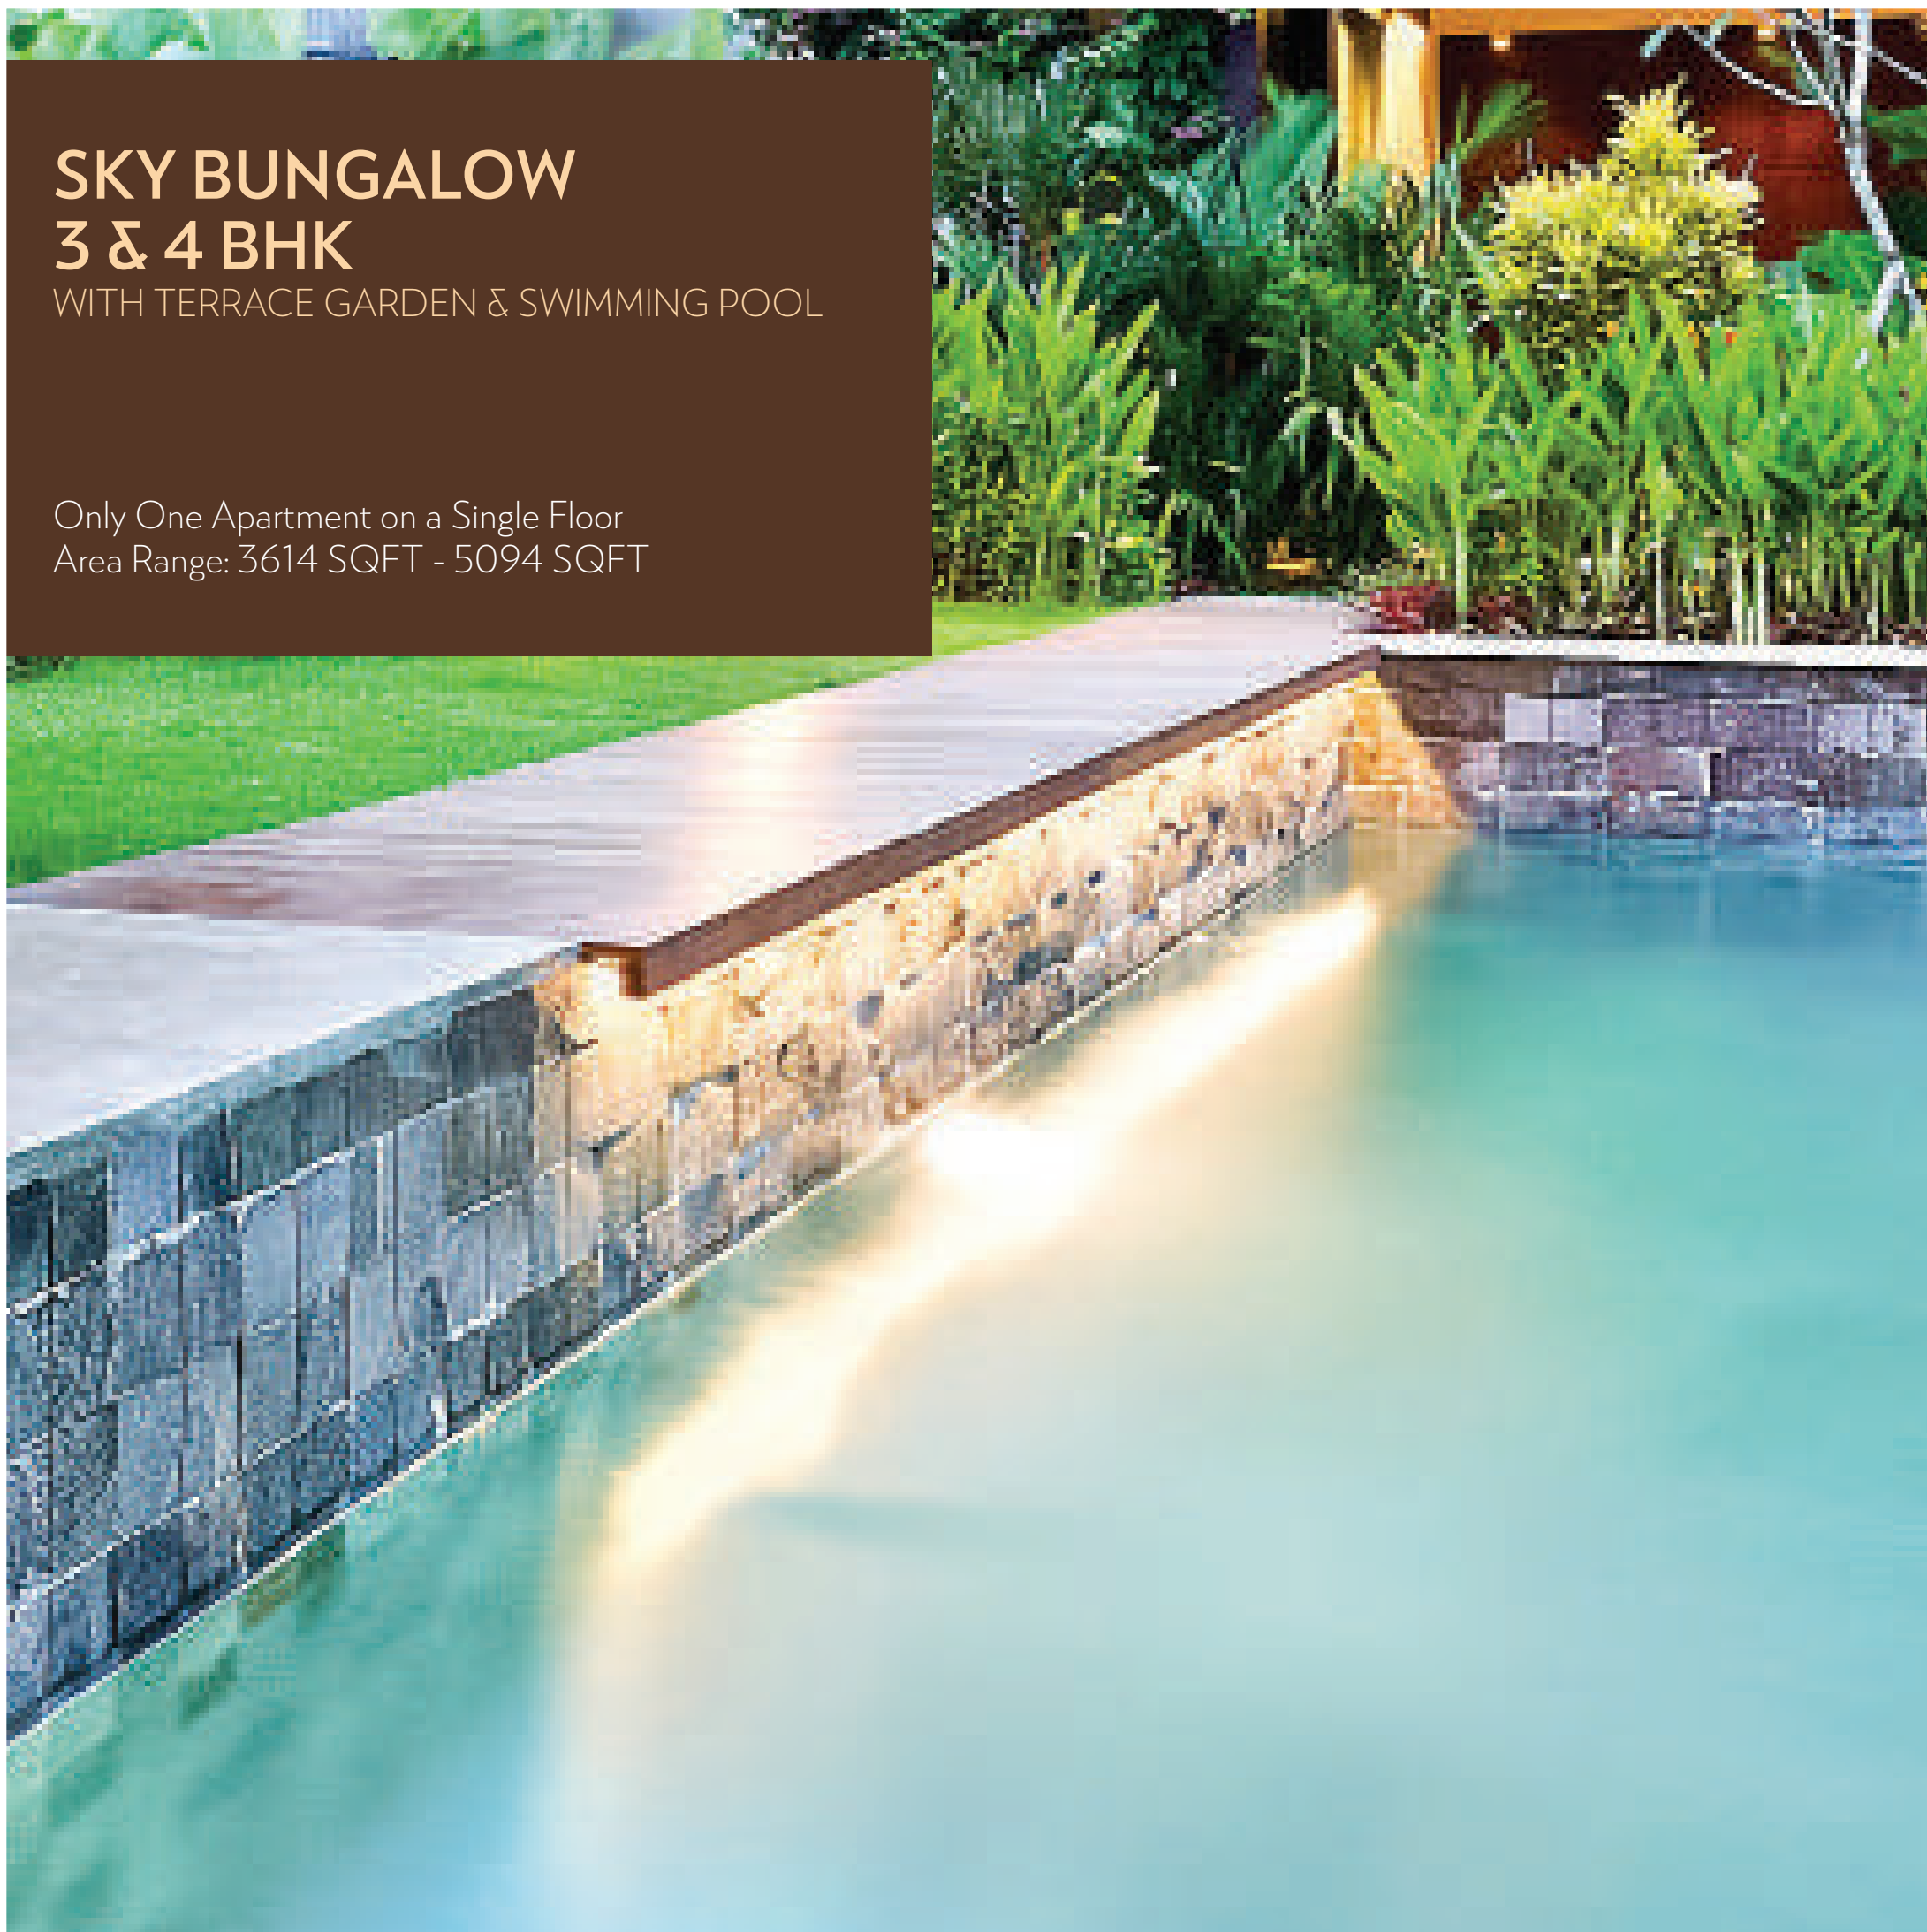

SKY BUNGALOW 3 & 4 BHK

WITH TERRACE GARDEN & SWIMMING POOL

Only One Apartment on a Single Floor
Area Range: 3614 SQFT - 5094 SQFT