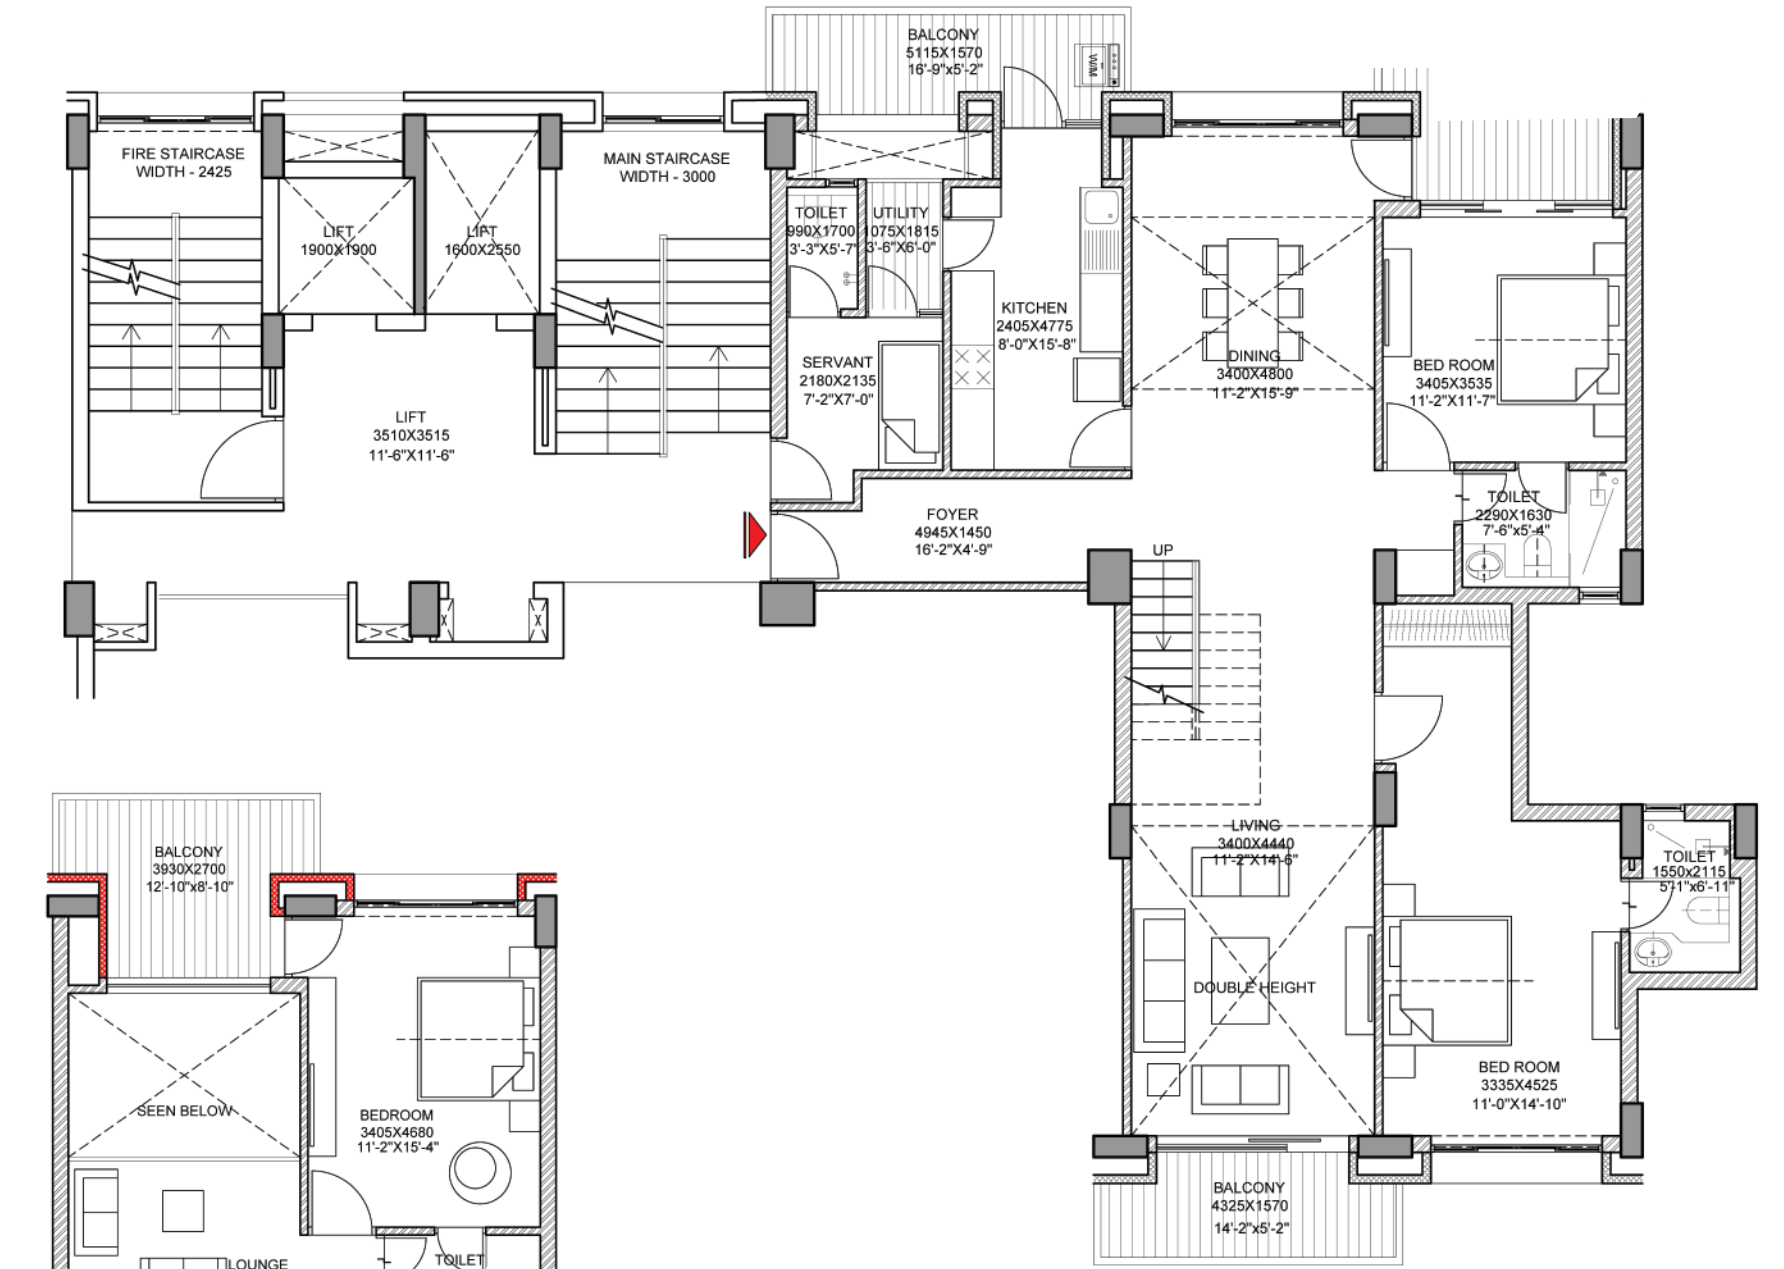

LOWER FLOOR

UPPER FLOOR

LAYOUT

5 BHK DUPLEX WITH POWDER & SERVANT ROOM

Super Area	4115 Sqft
Covered Area	3292 Sqft
Carpet Area	2622 Sqft
Balcony	362 Sqft
Carpet Area + Balcony	2984 Sqft

LOWER FLOOR

UPPER FLOOR

LAYOUT

4 BHK DUPLEX WITH SERVANT ROOM

Super Area	3266 Sqft
Covered Area	2613 Sqft
Carpet Area	1936 Sqft
Balcony	340 Sqft
Carpet Area + Balcony	2276 Sqft

DISTANCES

Hazratganj	10 min. Drive
Gomti Nagar	7 min. Drive
International Cricket Stadium	2 min. Drive
Chaudhary Charan Singh International Airport	15 min. Drive
Charbagh Railway Station	15 min. Drive
Hotel Taj	10 min. Drive