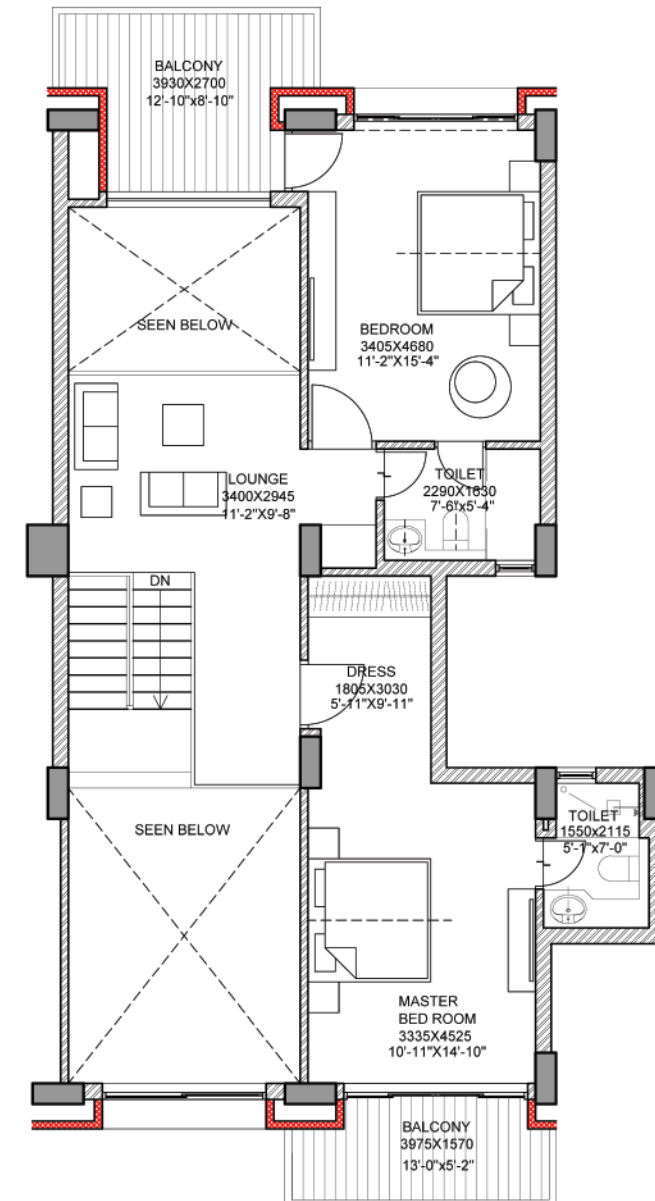

LAYOUT

3 BHK SIMPLEX

Super Area	1857 Sqft
Covered Area	1486 Sqft
Carpet Area	1158 Sqft
Balcony	169 Sqft
Carpet Area + Balcony	1327 Sqft

LAYOUT

3 BHK SIMPLEX WITH POOJA & POWDER ROOM

Super Area	2086 Sqft
Covered Area	1669 Sqft
Carpet Area	1315 Sqft
Balcony	129 Sqft
Carpet Area + Balcony	1444 Sqft

LOWER FLOOR

UPPER FLOOR

LAYOUT

5 BHK DUPLEX WITH POWDER & SERVANT ROOM

Super Area	4115 Sqft
Covered Area	3292 Sqft
Carpet Area	2622 Sqft
Balcony	362 Sqft
Carpet Area + Balcony	2984 Sqft

LOWER FLOOR

UPPER FLOOR

LAYOUT

4 BHK DUPLEX WITH SERVANT ROOM

Super Area	3266 Sqft
Covered Area	2613 Sqft
Carpet Area	1936 Sqft
Balcony	340 Sqft
Carpet Area + Balcony	2276 Sqft

DISTANCES

Hazratganj	10 min. Drive
Gomti Nagar	7 min. Drive
International Cricket Stadium	2 min. Drive
Chaudhary Charan Singh International Airport	15 min. Drive
Charbagh Railway Station	15 min. Drive
Hotel Taj	10 min. Drive