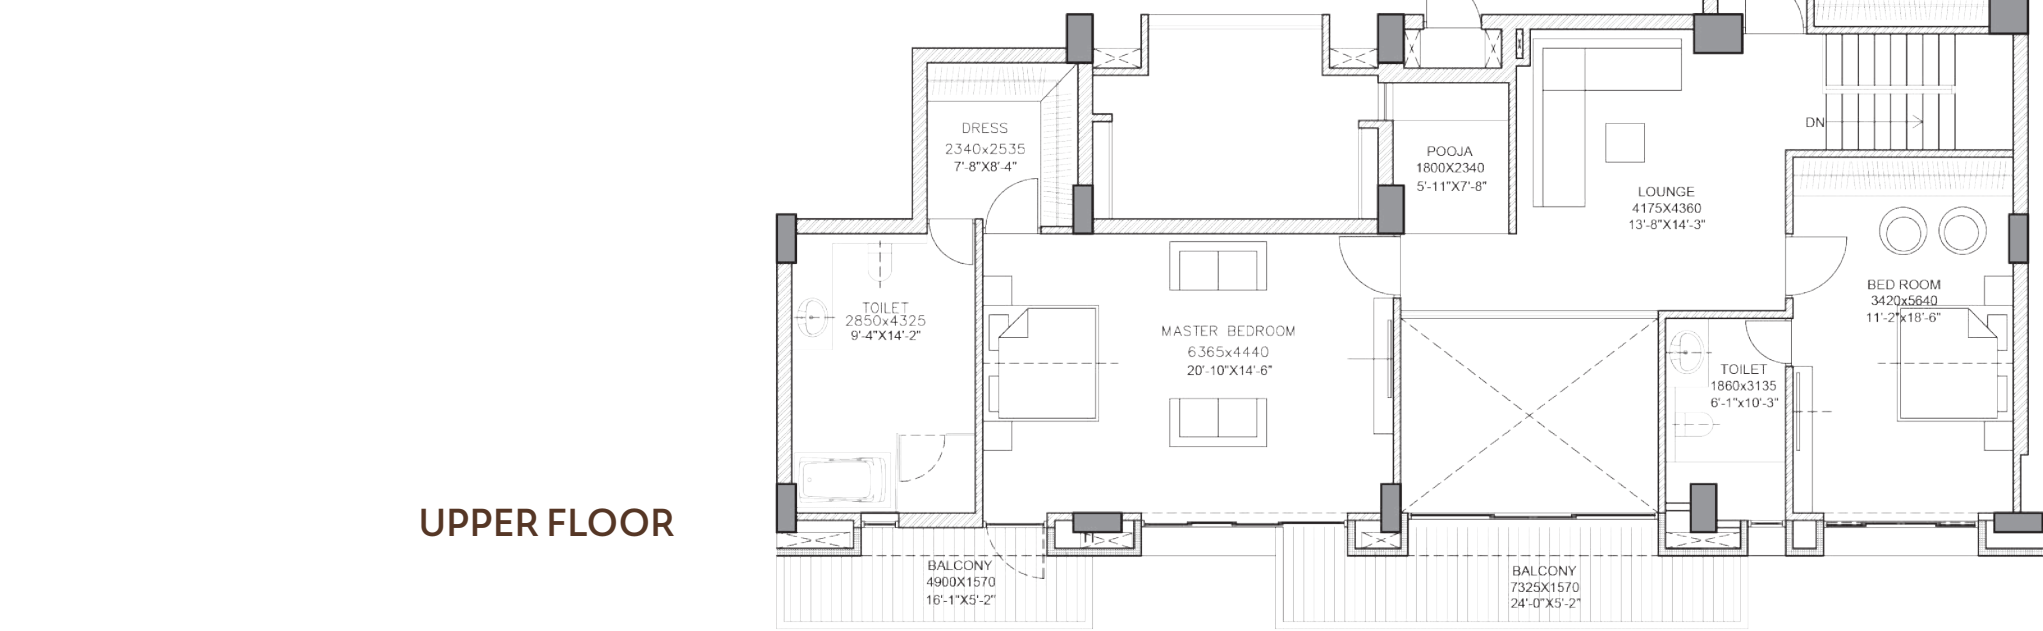

UPPER FLOOR

LAYOUT

5 BHK DUPLEX WITH POWDER & SERVANT ROOM

Super Area	4115 Sqft
Covered Area	3292 Sqft
Carpet Area	2622 Sqft
Balcony	362 Sqft
Carpet Area + Balcony	2984 Sqft