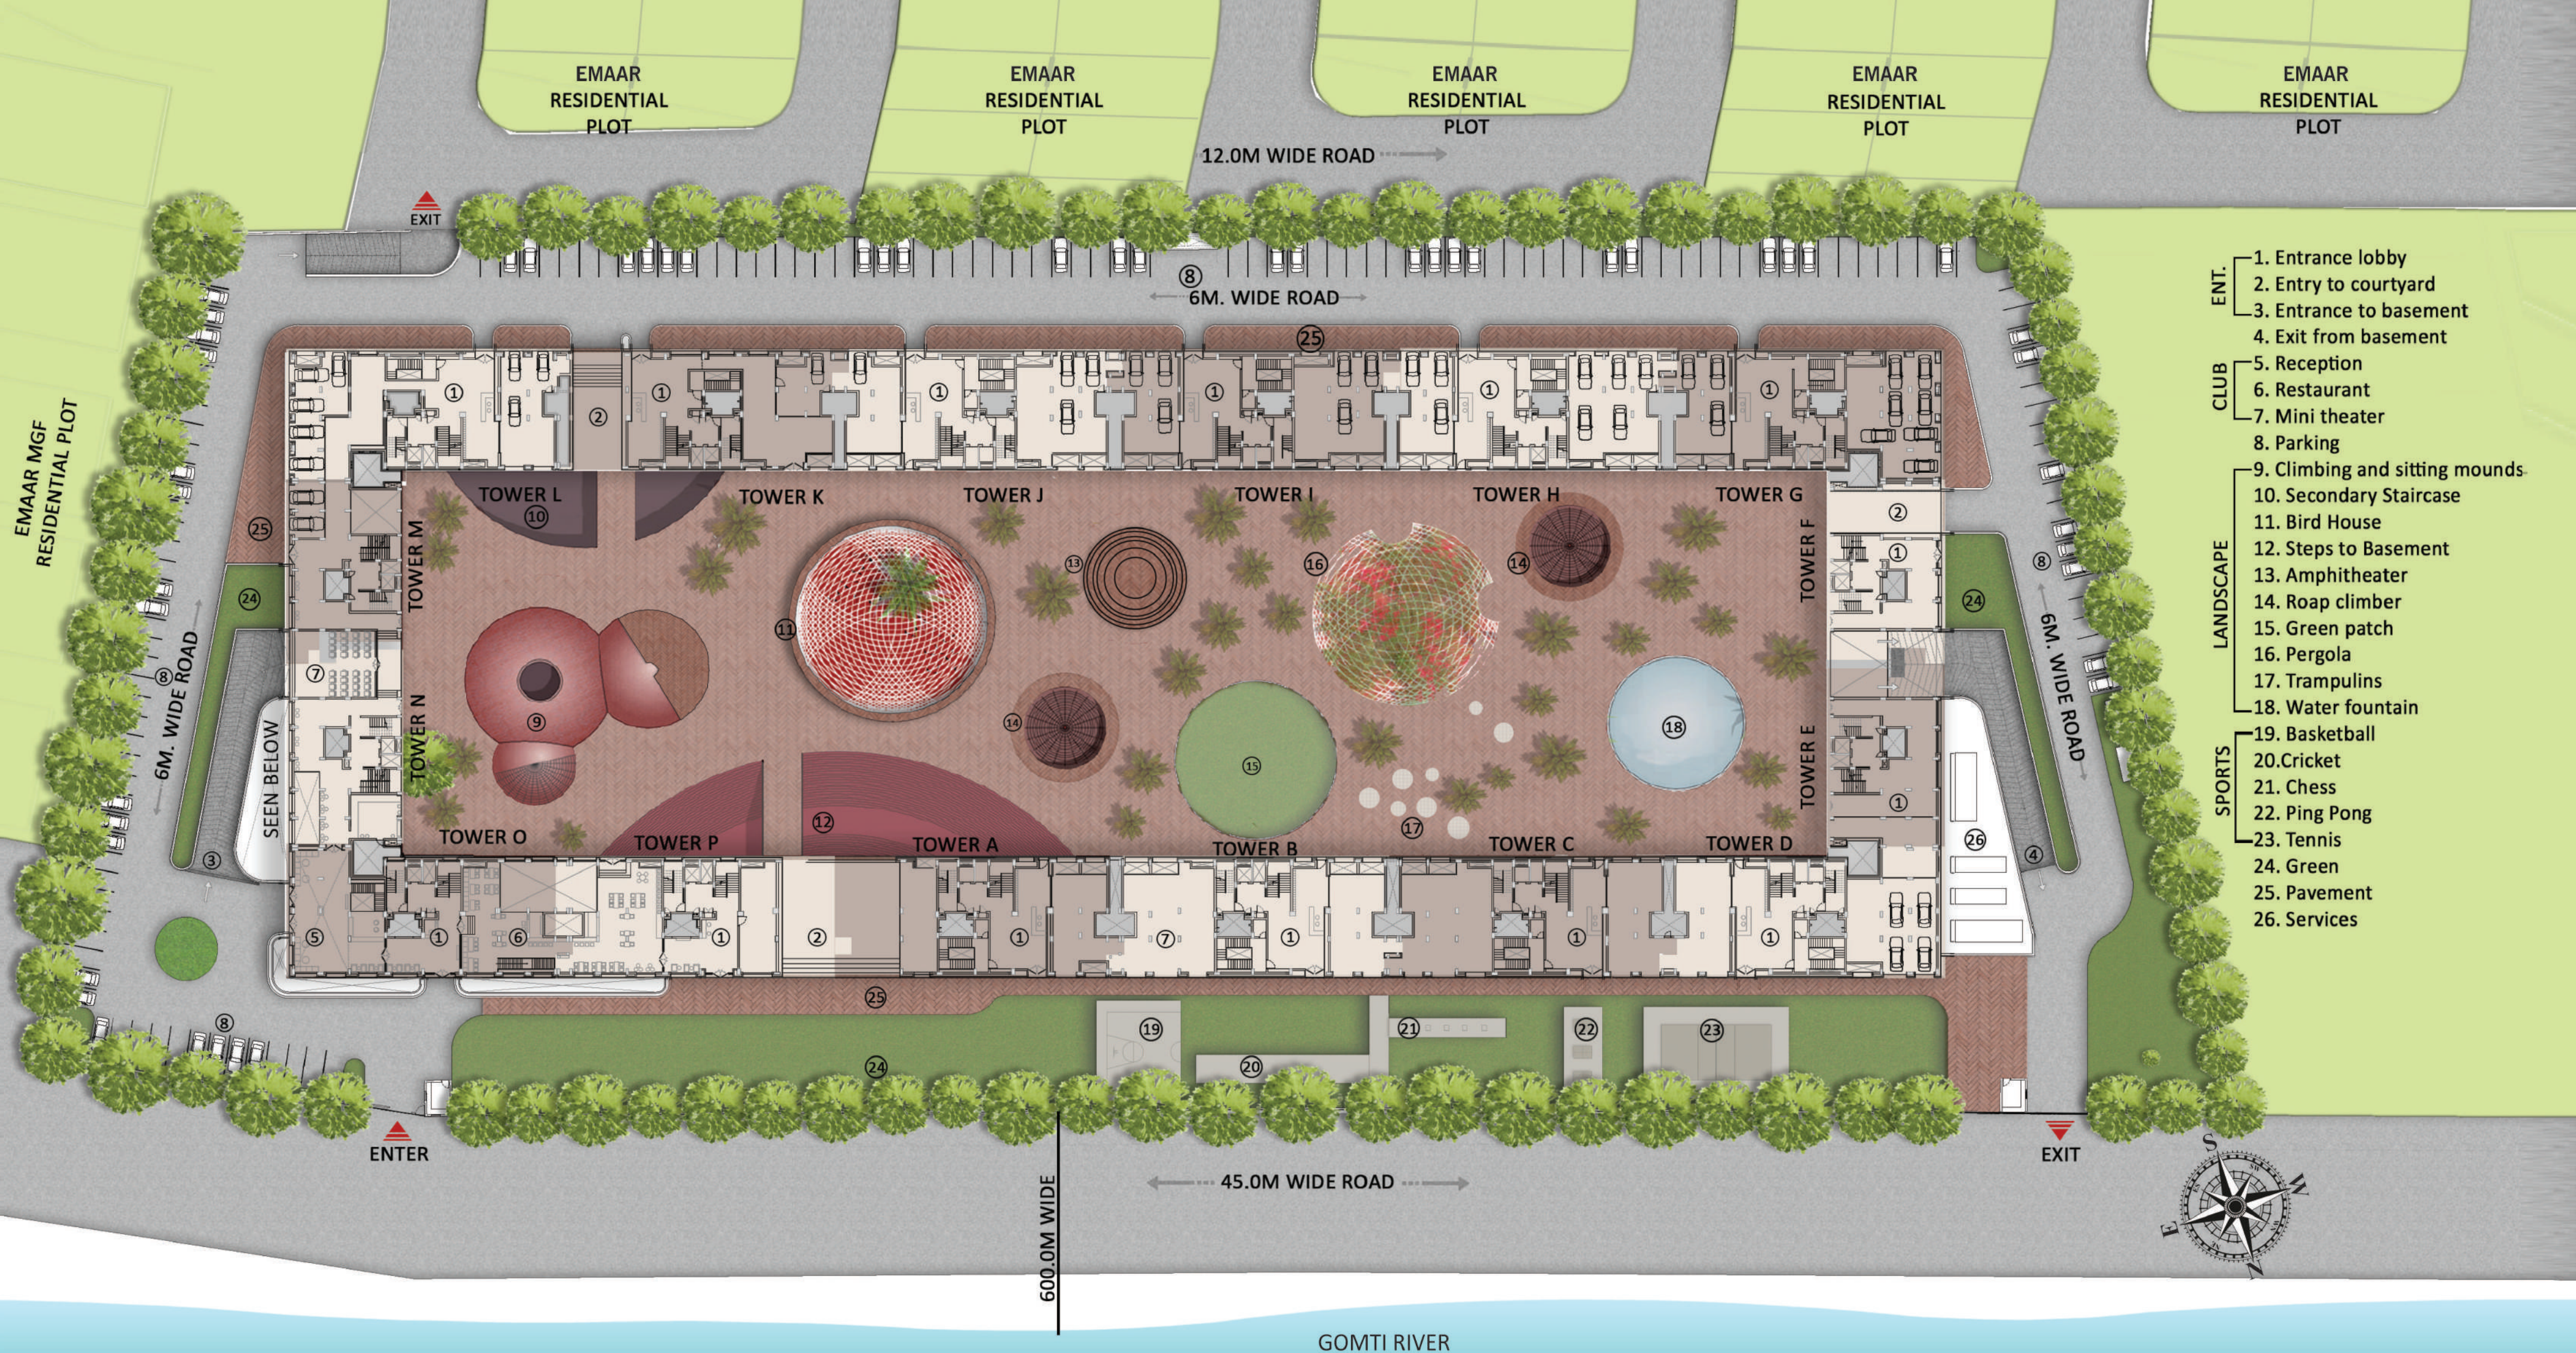

SECURITY

- 24*7 Manned Security
- Intercom & Camera in Lifts Connected with Guard Room
- CCTV Surveillance
- Boom Barriers for Restricted Entry at main gate

HEALTH

- Steam & Sauna Room with Massage Room
- Spa & Salon
- Gymnasium with Modern Equipments
- Jogging Track
- Children Play Area
- Climbing Mounds for Children

SPORTS

- Cricket Cage
- Basketball Court
- Tennis Court
- Chess Board Area
- Squash Court
- Badminton Court
- Table Tennis
- Card Room
- Billiards/Snooker Room

ENTERTAINMENT

- Multi-Purpose Party Hall
- State-of-the-Art Club
- Amphitheatre
- Mini Theatre
- Restaurant/ Cafeteria
- Kids Gaming Zone

- ENT.
 - 1. Entrance lobby
 - 2. Entry to courtyard
 - 3. Entrance to basement
 - 4. Exit from basement
- CLUB
 - 5. Reception
 - 6. Restaurant
 - 7. Mini theater
 - 8. Parking
- LANDSCAPE
 - 9. Climbing and sitting mounds
 - 10. Secondary Staircase
 - 11. Bird House
 - 12. Steps to Basement
 - 13. Amphitheater
 - 14. Roap climber
 - 15. Green patch
 - 16. Pergola
 - 17. Trampulins
 - 18. Water fountain
- SPORTS
 - 19. Basketball
 - 20. Cricket
 - 21. Chess
 - 22. Ping Pong
 - 23. Tennis
 - 24. Green
 - 25. Pavement
 - 26. Services