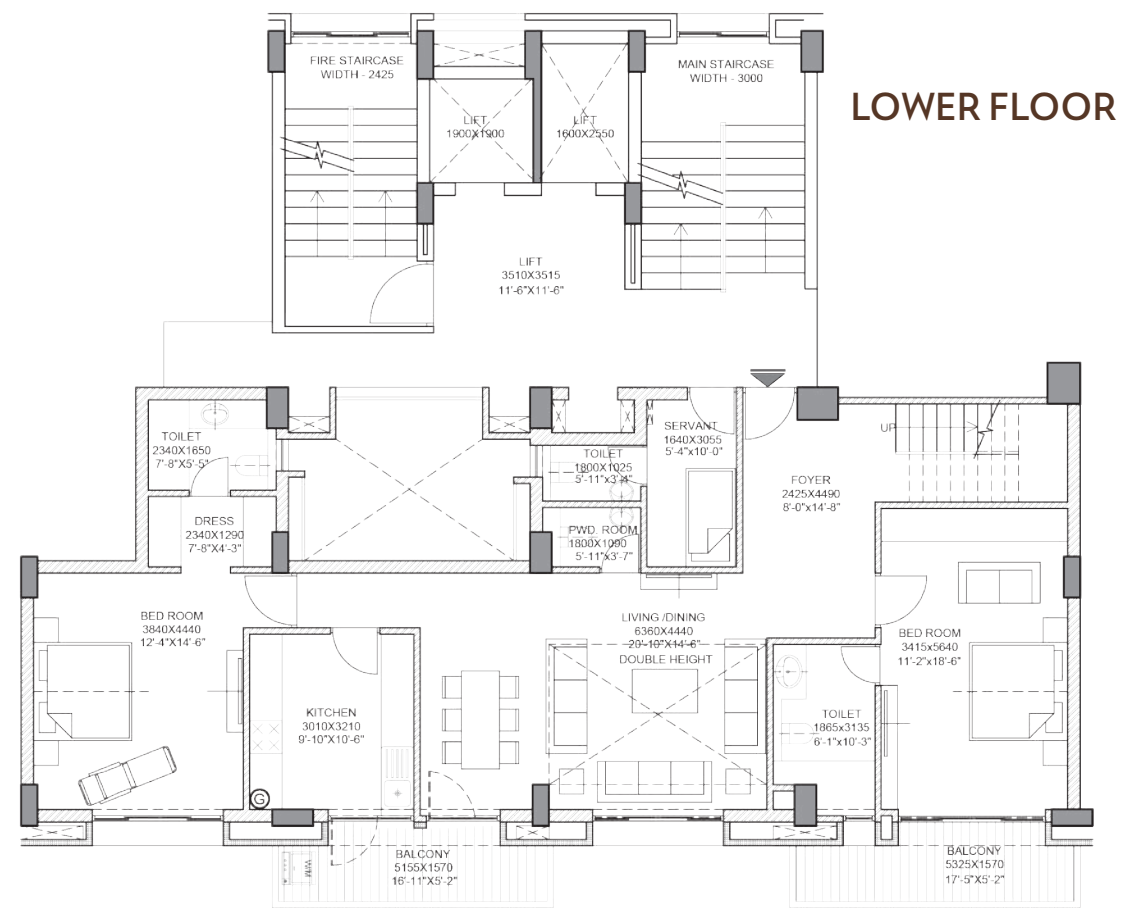

LAYOUT

3 BHK SIMPLEX

Super Area	1857 Sqft
Covered Area	1486 Sqft
Carpet Area	1158 Sqft
Balcony	169 Sqft
Carpet Area + Balcony	1327 Sqft

LAYOUT

3 BHK SIMPLEX WITH POOJA & POWDER ROOM

Super Area	2086 Sqft
Covered Area	1669 Sqft
Carpet Area	1315 Sqft
Balcony	129 Sqft
Carpet Area + Balcony	1444 Sqft

LOWER FLOOR

UPPER FLOOR

LAYOUT

5 BHK DUPLEX WITH POWDER & SERVANT ROOM

Super Area	4115 Sqft
Covered Area	3292 Sqft
Carpet Area	2622 Sqft
Balcony	362 Sqft
Carpet Area + Balcony	2984 Sqft

LOWER FLOOR

UPPER FLOOR

LAYOUT

4 BHK DUPLEX WITH SERVANT ROOM

Super Area	3266 Sqft
Covered Area	2613 Sqft
Carpet Area	1936 Sqft
Balcony	340 Sqft
Carpet Area + Balcony	2276 Sqft

DISTANCES

Hazratganj	10 min. Drive
Gomti Nagar	7 min. Drive
International Cricket Stadium	2 min. Drive
Chaudhary Charan Singh International Airport	15 min. Drive
Charbagh Railway Station	15 min. Drive
Hotel Taj	10 min. Drive