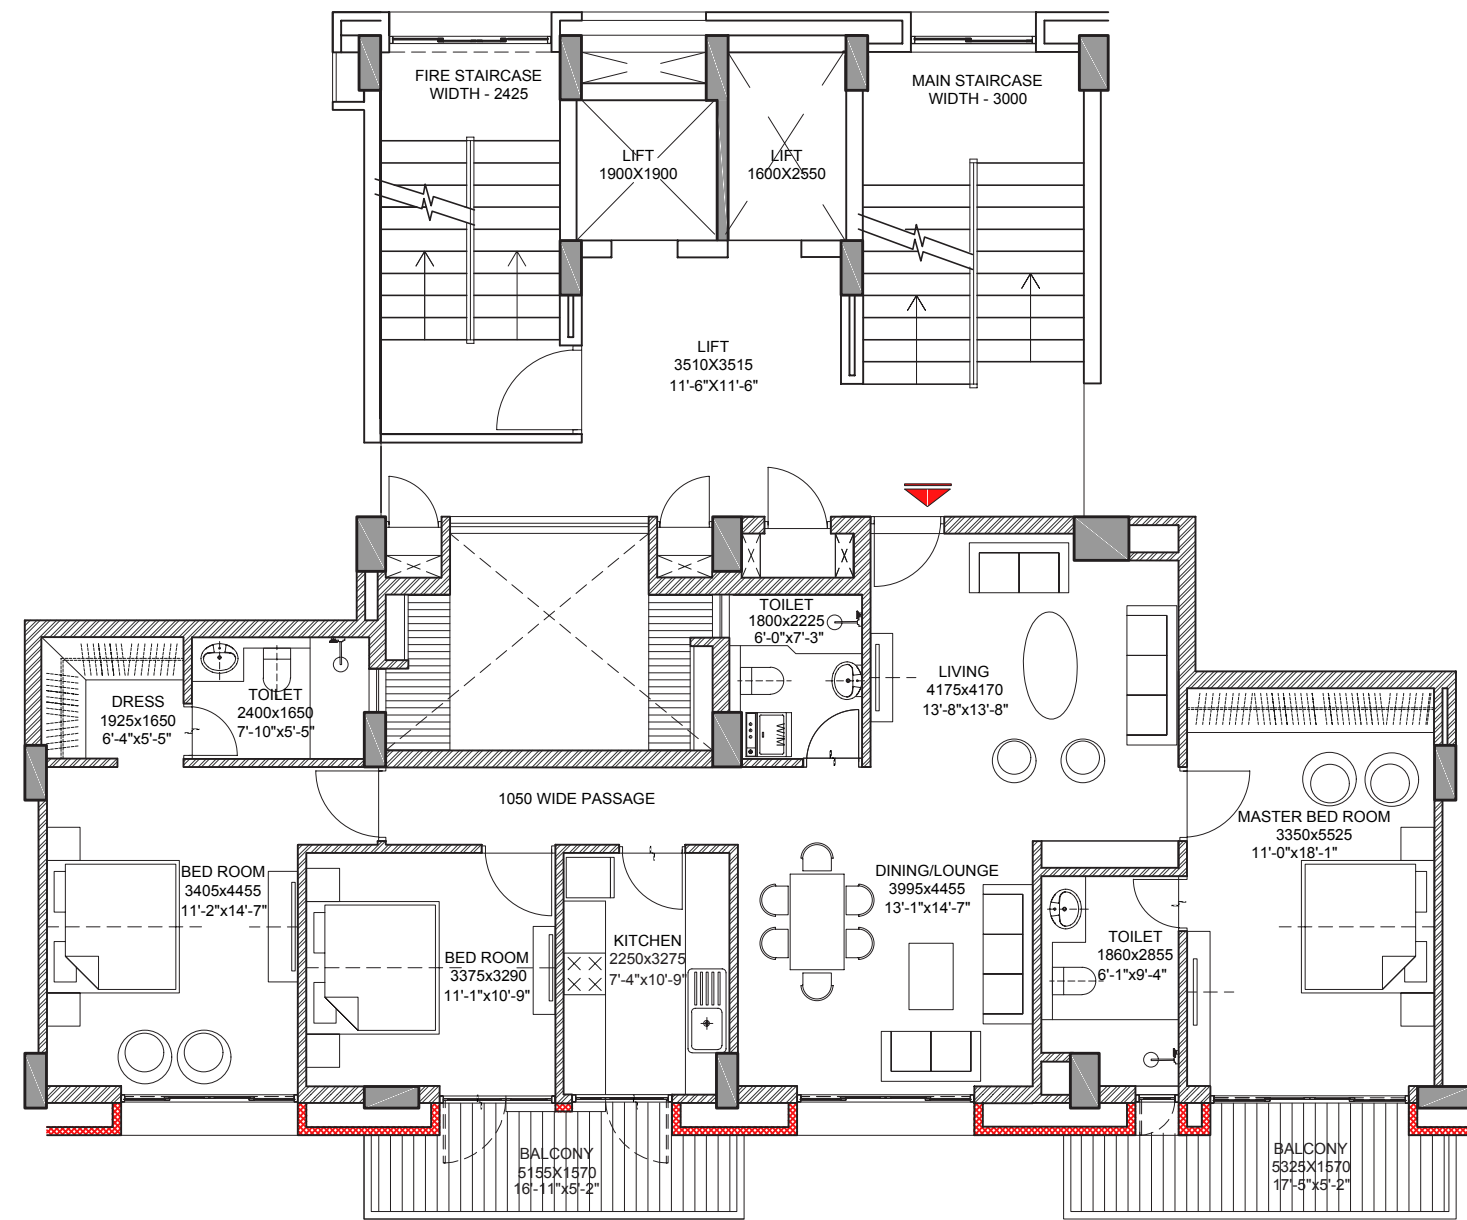

SPORTS

- Cricket Cage
- Basketball Court
- Tennis Court
- Chess Board Area
- Squash Court
- Badminton Court
- Table Tennis
- Card Room
- Billiards/Snooker Room

ENTERTAINMENT

- Multi-Purpose Party Hall
- State-of-the-Art Club
- Amphitheatre
- Mini Theatre
- Restaurant/ Cafeteria
- Kids Gaming Zone

- ENT.
 - 1. Entrance lobby
 - 2. Entry to courtyard
 - 3. Entrance to basement
 - 4. Exit from basement
- CLUB
 - 5. Reception
 - 6. Restaurant
 - 7. Mini theater
 - 8. Parking
- LANDSCAPE
 - 9. Climbing and sitting mounds
 - 10. Secondary Staircase
 - 11. Bird House
 - 12. Steps to Basement
 - 13. Amphitheater
 - 14. Roap climber
 - 15. Green patch
 - 16. Pergola
 - 17. Trampulins
 - 18. Water fountain
- SPORTS
 - 19. Basketball
 - 20. Cricket
 - 21. Chess
 - 22. Ping Pong
 - 23. Tennis
 - 24. Green
 - 25. Pavement
 - 26. Services

LAYOUT

3 BHK SIMPLEX

Super Area	1857 Sqft
Covered Area	1486 Sqft
Carpet Area	1158 Sqft
Balcony	169 Sqft
Carpet Area + Balcony	1327 Sqft

LAYOUT

3 BHK SIMPLEX WITH POOJA & POWDER ROOM

Super Area	2086 Sqft
Covered Area	1669 Sqft
Carpet Area	1315 Sqft
Balcony	129 Sqft
Carpet Area + Balcony	1444 Sqft